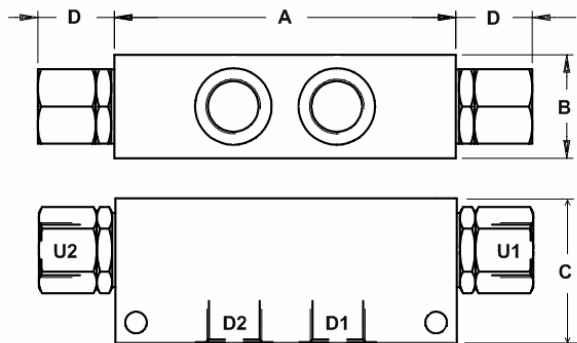

DOUBLE PILOT OPERATED CHECK VALVES

Steel body
Suitable for mounting direct to a cylinder.

Part No.	Ports BSPP	Max. Pressure BAR	Standard Pilot Ratio	Optional Pilot Ratios	Dim. (mm)				Nom Flow L/min
					A	B	C	D	
VBPDL-14/P4/PA4/AC	1/4"	210	4.5:1	2.5:1	81	30	40	14.5	15
VBPDL-38/P4/PA4/AC	3/8"		4:1	6.3:1,7.5:1	110	35	50	30	35
VBPDL-12/P4/PA4/AC	1/2"		4:1	6.3:1,7.5:1	110	35	50	33	50
VBPDL-34/P4/PA4/AC	3/4"		4.3:1	nil	165	50	70	37	100