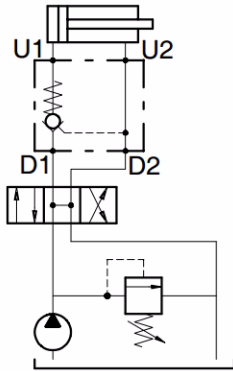

## SINGLE PILOT OPERATED CHECK VALVES

Steel body  
Suitable for mounting direct to a cylinder.

| Part No.           | Ports BSPP | Max. Pressure BAR | Standard Pilot Ratio | Optional Pilot Ratios | Dim. (mm) |    |    |    |      | Nom Flow L/min |
|--------------------|------------|-------------------|----------------------|-----------------------|-----------|----|----|----|------|----------------|
|                    |            |                   |                      |                       | A         | B  | C  | D  | E    |                |
| VBPSL-14/P4/PA4/AC | 1/4"       | 350               | 4:1                  | 3:1                   | 70        | 30 | 40 | -  | 14.5 | 15             |
| VBPSL-38/P4/PA4/AC | 3/8"       |                   | 4:1                  | 6.3:1,7.5:1           | 90        | 35 | 50 | 22 | 30   | 35             |
| VBPSL-12/P4/PA4/AC | 1/2"       |                   | 4:1                  | 6.3:1,7.5:1           | 90        | 35 | 50 | 22 | 30   | 50             |
| VBPSL-34/P4/PA4/AC | 3/4"       |                   | 4.3:1                | nil                   | 130       | 50 | 70 | 28 | 37   | 100            |