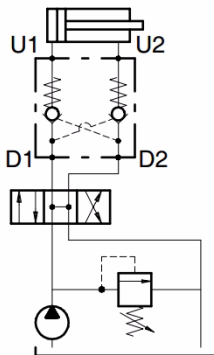

DOUBLE PILOT OPERATED CHECK VALVES

Steel body
Suitable for mounting direct to a cylinder.

Part No.	Ports BSPP	Max. Pressure BAR	Standard Pilot Ratio	Optional Pilot Ratios	Dim. (mm)				Nom Flow L/min
					A	B	C	D	
VBPDL-14/P4/PA4/AC	1/4"	210	4.5:1	2.5:1	81	30	40	14.5	15
VBPDL-38/P4/PA4/AC	3/8"		4:1	6.3:1,7.5:1	110	35	50	30	35
VBPDL-12/P4/PA4/AC	1/2"		4:1	6.3:1,7.5:1	110	35	50	33	50
VBPDL-34/P4/PA4/AC	3/4"		4.3:1	nil	165	50	70	37	100