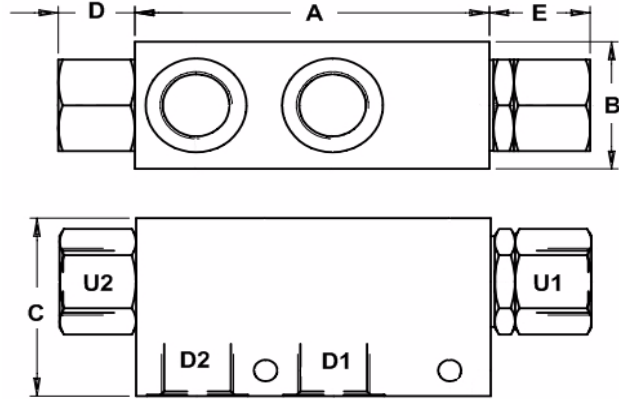

## SINGLE PILOT OPERATED CHECK VALVES

Steel body  
Suitable for mounting direct to a cylinder.

| Part No.           | Ports BSPP | Max. Pressure BAR | Standard Pilot Ratio | Optional Pilot Ratios | Dim. (mm) |    |    |    |      | Nom Flow L/min |
|--------------------|------------|-------------------|----------------------|-----------------------|-----------|----|----|----|------|----------------|
|                    |            |                   |                      |                       | A         | B  | C  | D  | E    |                |
| VBPSL-14/P4/PA4/AC | 1/4"       | 350               | 4:1                  | 3:1                   | 70        | 30 | 40 | -  | 14.5 | 15             |
| VBPSL-38/P4/PA4/AC | 3/8"       |                   | 4:1                  | 6.3:1,7.5:1           | 90        | 35 | 50 | 22 | 30   | 35             |
| VBPSL-12/P4/PA4/AC | 1/2"       |                   | 4:1                  | 6.3:1,7.5:1           | 90        | 35 | 50 | 22 | 30   | 50             |
| VBPSL-34/P4/PA4/AC | 3/4"       |                   | 4.3:1                | nil                   | 130       | 50 | 70 | 28 | 37   | 100            |