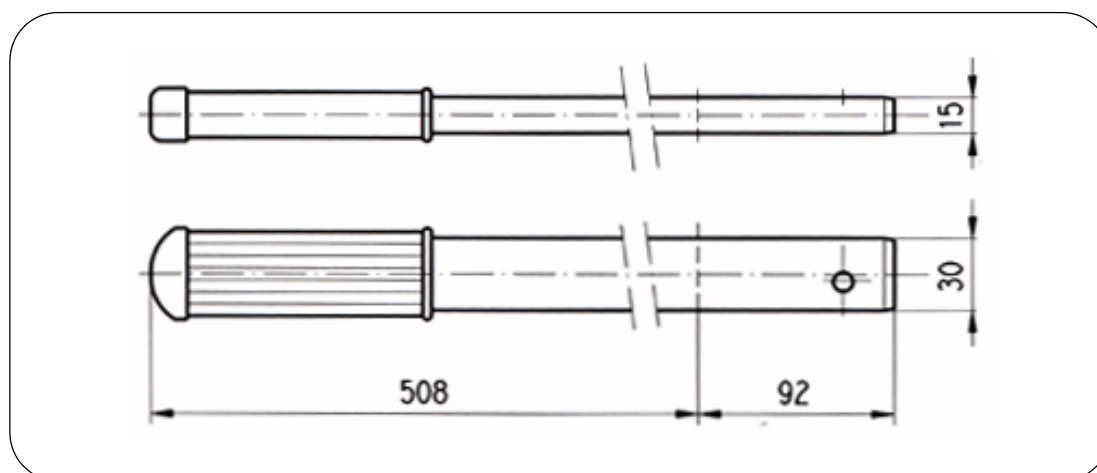

HAND PUMP RESERVOIR KITS

NB: Reservoir kits are supplied complete with suction tube

PUMPING GROUP	TANK	DESCRIPTION	Part No.
		2 Litre Reservoir	T2P
		3 Litre Reservoir	T3P
		5 Litre Reservoir	T5P
		No Reservoir SUPPORT NB: Draw from separate reservoir	T0A

HAND LEVER

Part No.
06004390